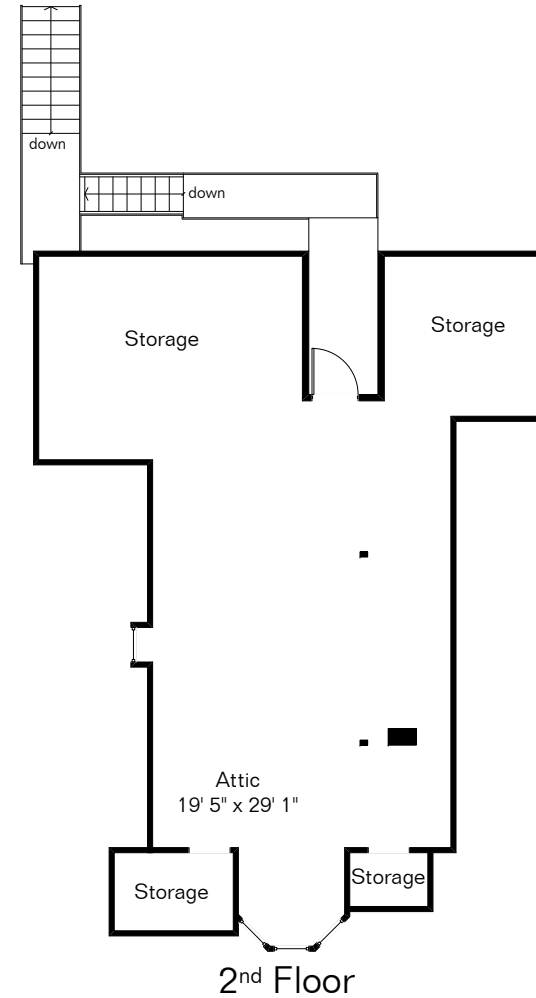

The square footages and room size information are deemed to be reliable but are not guaranteed and should be independently verified.

# 445 E University Blvd

Living Area 1,626 Sq Ft  
 Attic Space 566 Sq Ft  
 Cellar 100 Sq Ft

Site Visit January 2018

Copyright 2018 Floor Plans First! LLC  
 All Rights Reserved.

[www.FloorPlansFirst.com](http://www.FloorPlansFirst.com)