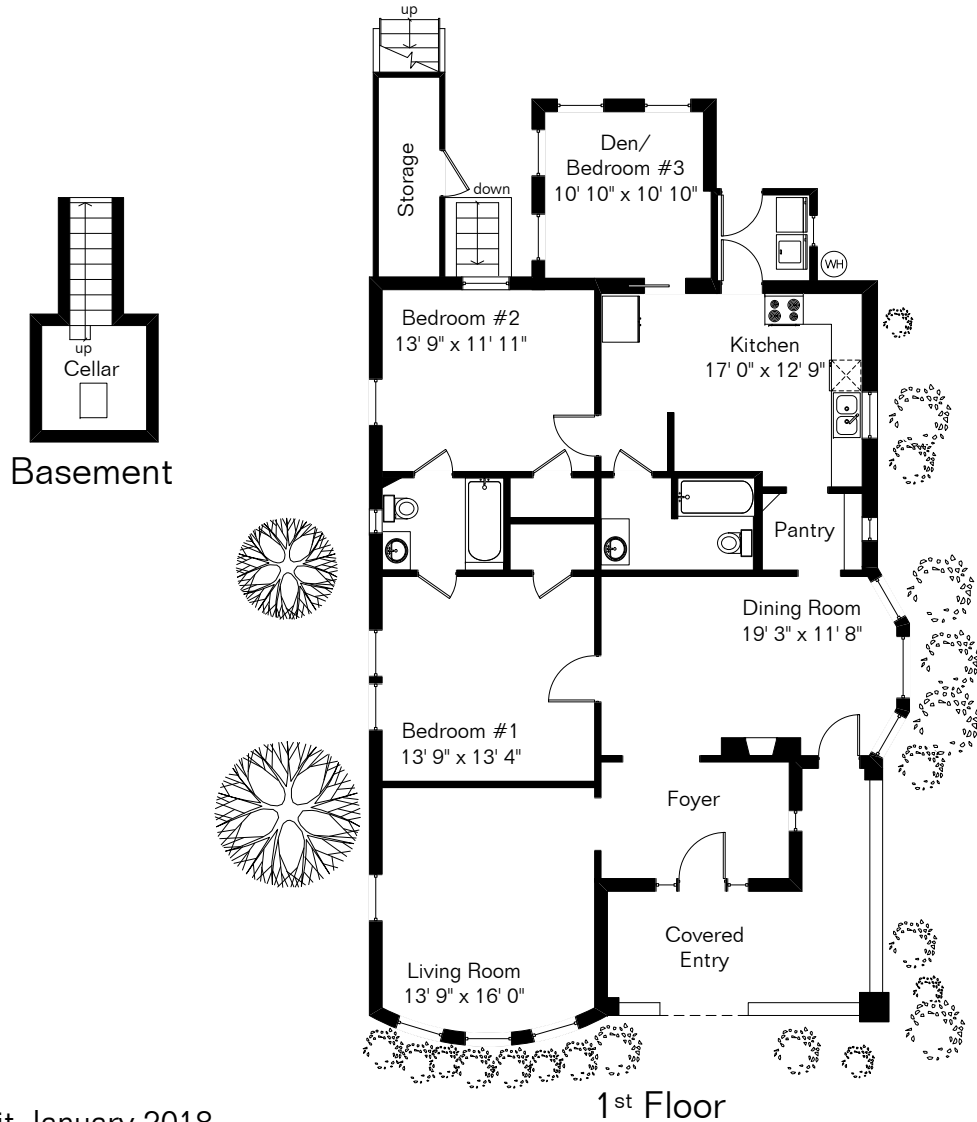

The square footages and room size information are deemed to be reliable but are not guaranteed and should be independently verified.

# 445 E University Blvd

Living Area 1,626 Sq Ft  
 Attic Space 566 Sq Ft  
 Cellar 100 Sq Ft

Site Visit January 2018

Copyright 2018 Floor Plans First! LLC  
 All Rights Reserved.

[www.FloorPlansFirst.com](http://www.FloorPlansFirst.com)